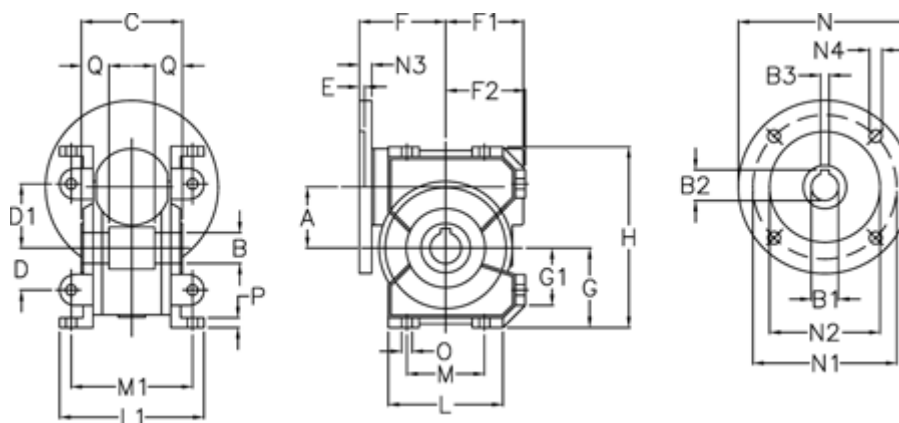

Article number: 3918049070022

Description: Worm gear with st. steel hollow shaft
VF 49 EP-U-70- 63B5

Measures

a	= 49.5	E	= 3.0	L	= 93	N4	= 9.5
B	= 25	F	= 70	L1	= 117.0	O	= 8.5
B1 E7	= 11	F1	= 63	M	= 63	P	= 8
B2	= 12.8	F2	= 64.5	M1	= 98.5	Q	= 22.5
B3 H9	= 4	g	= 64.5	N	= 140		
C	= 82	G1	= 46.5	N1	= 115		
D	= 34	H	= 146.5	N2	= 95		
D1	= 52	H1	= 110.5	N3	= 10.5		